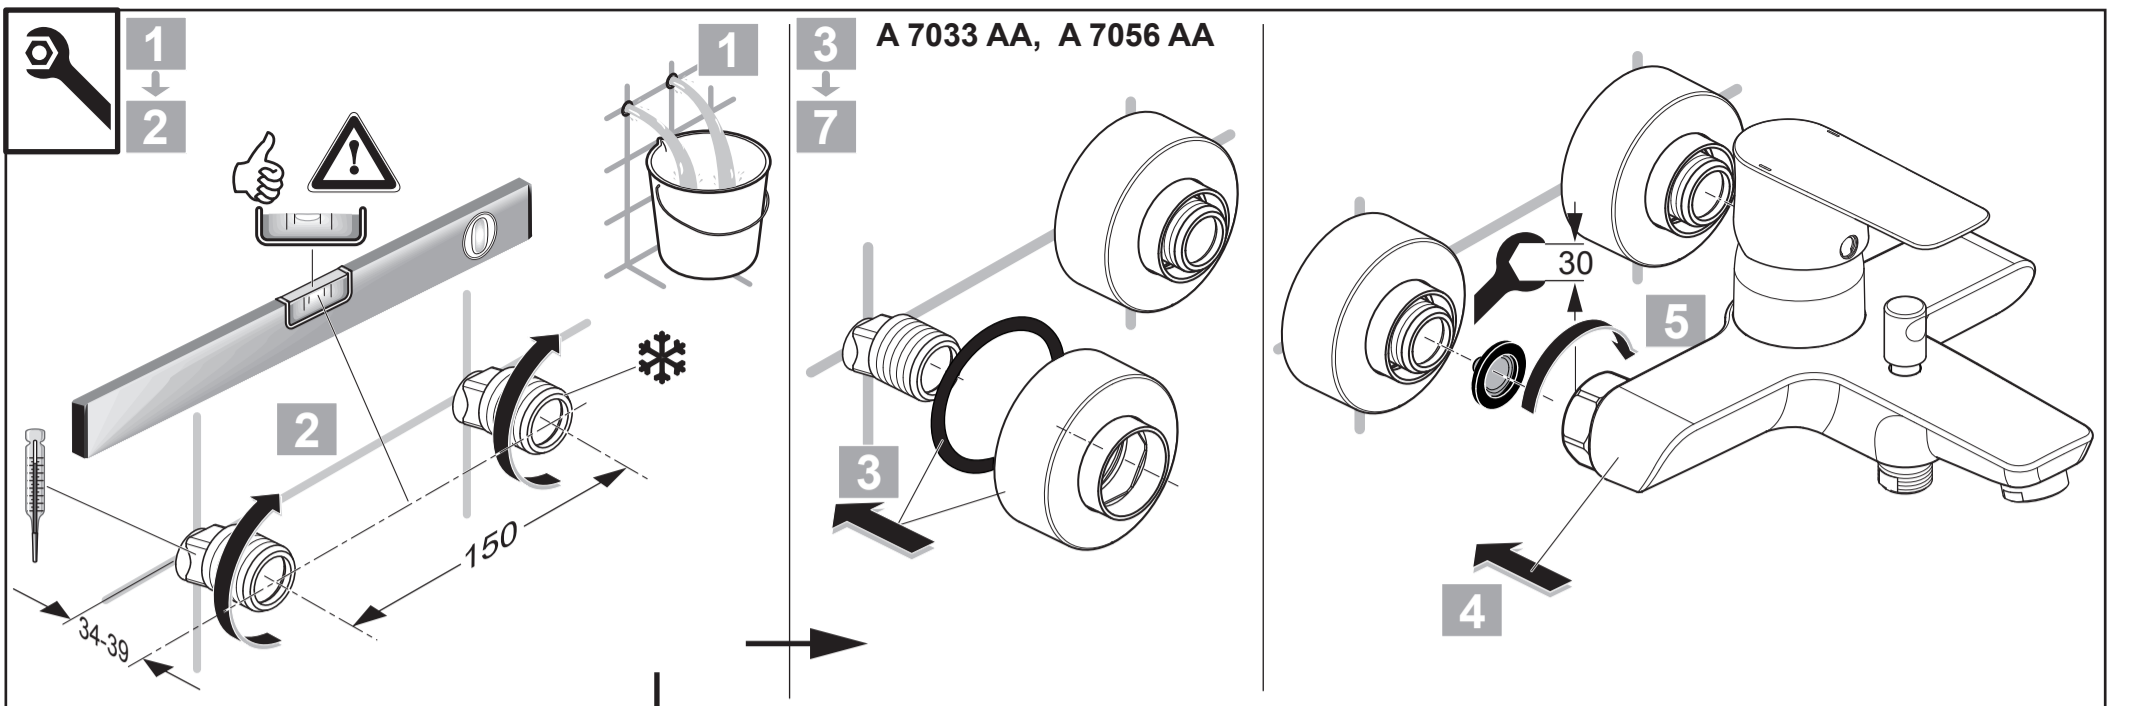

Ideal Standard

CONNECT AIR
 A 7033 .. A 7056 ..

0620 / A 868 369
 Made in Germany

A7033

A7056

Ideal Standard International NV
 Corporate Village - Gent Building
 Da Vincilaan 2
 1935 Zaventem
 Belgium

www.idealstandardinternational.com