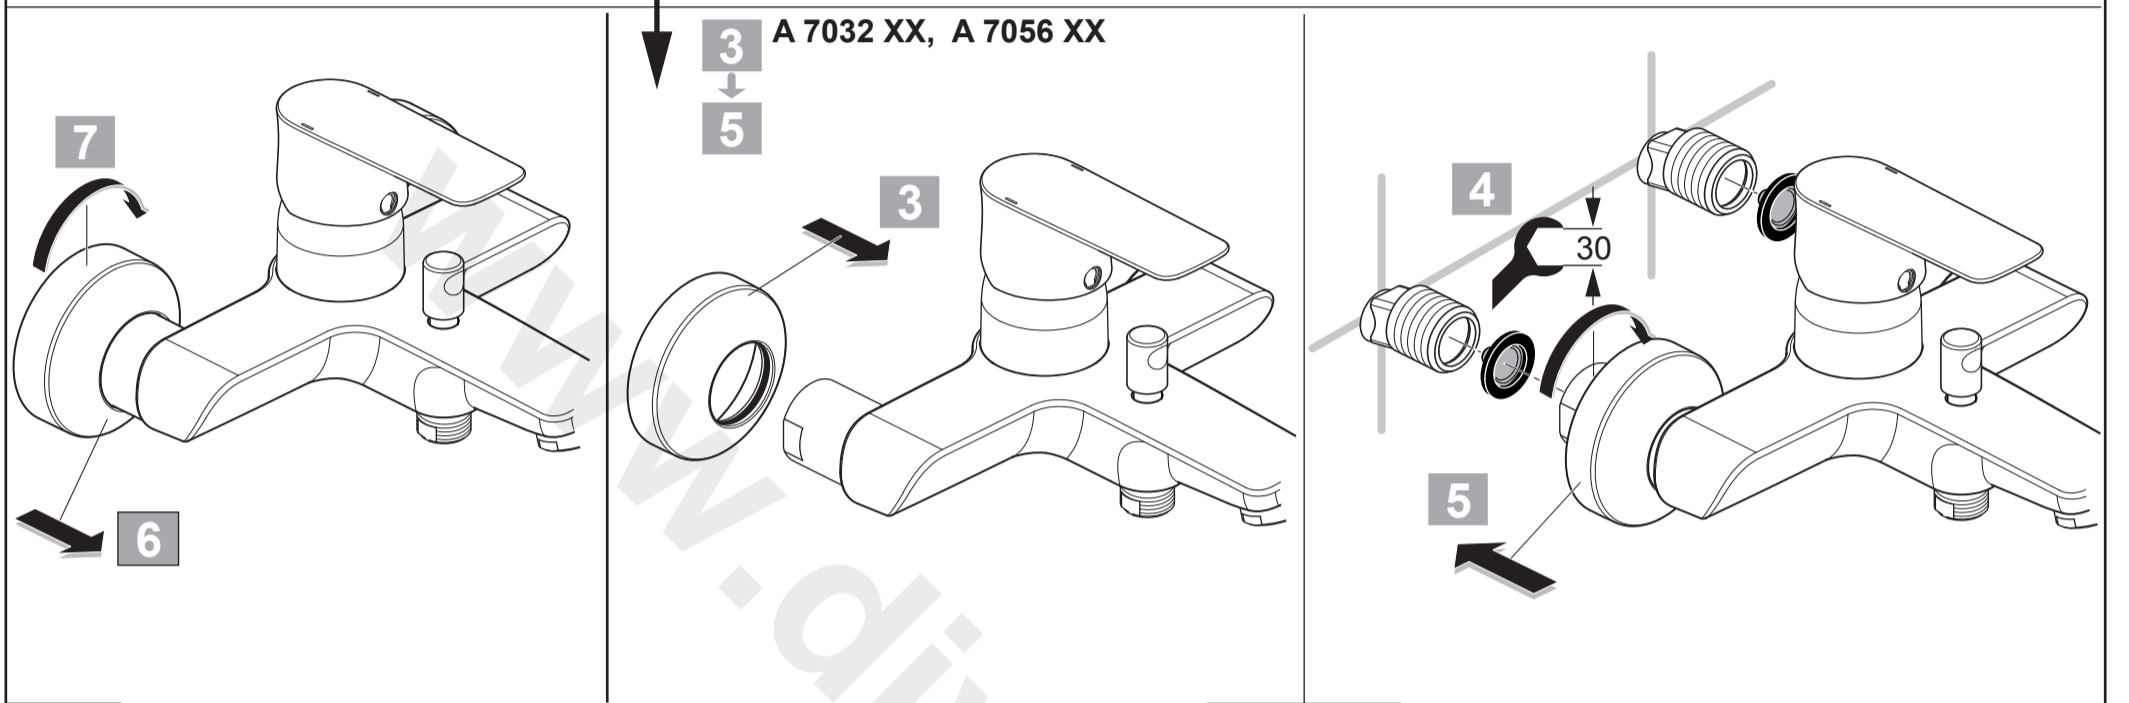

Ideal Standard

CONNECT AIR
 A 7033 .. A 7056 ..

0620 / A 868 369
 Made in Germany

A7033

A7056

Ideal Standard International NV
 Corporate Village - Gent Building
 Da Vincilaan 2
 1935 Zaventem
 Belgium

www.idealstandardinternational.com