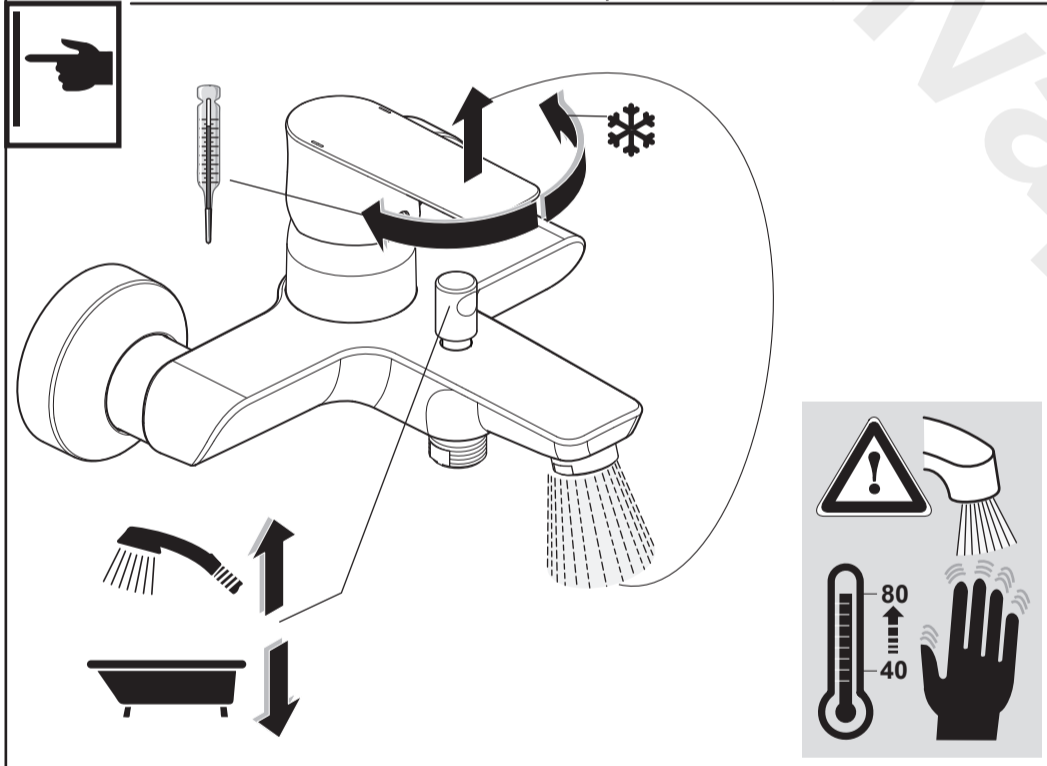

Ideal Standard

CONNECT AIR
 A 7033 .. A 7056 ..

0620 / A 868 369
 Made in Germany

A7033

A7056

Ideal Standard International NV
 Corporate Village - Gent Building
 Da Vincilaan 2
 1935 Zaventem
 Belgium

www.idealstandardinternational.com