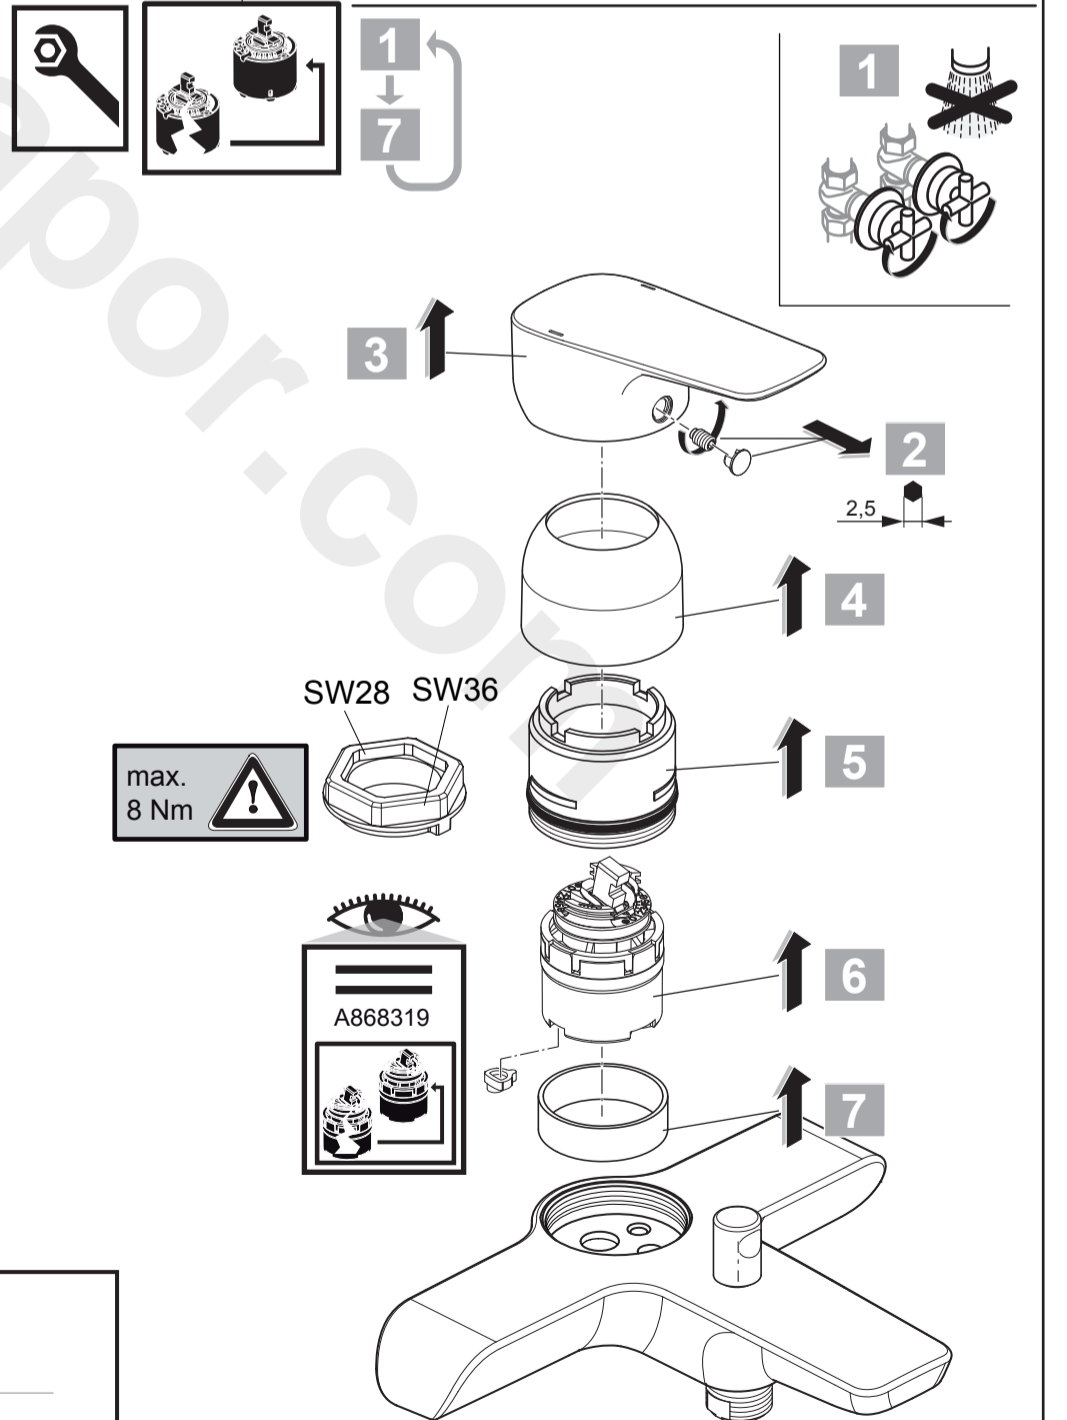

Ideal Standard

CONNECT AIR
 A 7033 .. A 7056 ..

0620 / A 868 369
 Made in Germany

A7033

A7056

Ideal Standard International NV
 Corporate Village - Gent Building
 Da Vincilaan 2
 1935 Zaventem
 Belgium

www.idealstandardinternational.com