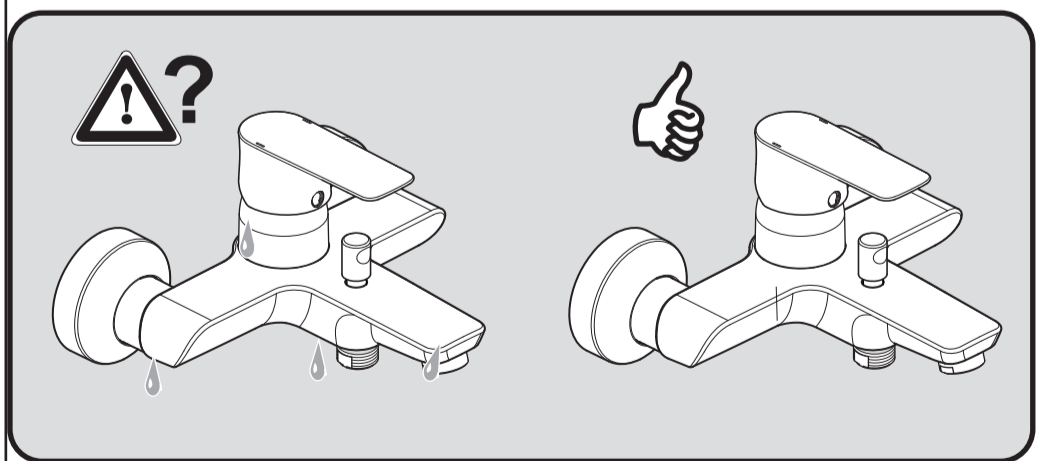

Ideal Standard

CONNECT AIR
 A 7033 .. A 7056 ..

0620 / A 868 369
 Made in Germany

A7033

A7056

Ideal Standard International NV
 Corporate Village - Gent Building
 Da Vincilaan 2
 1935 Zaventem
 Belgium

www.idealstandardinternational.com